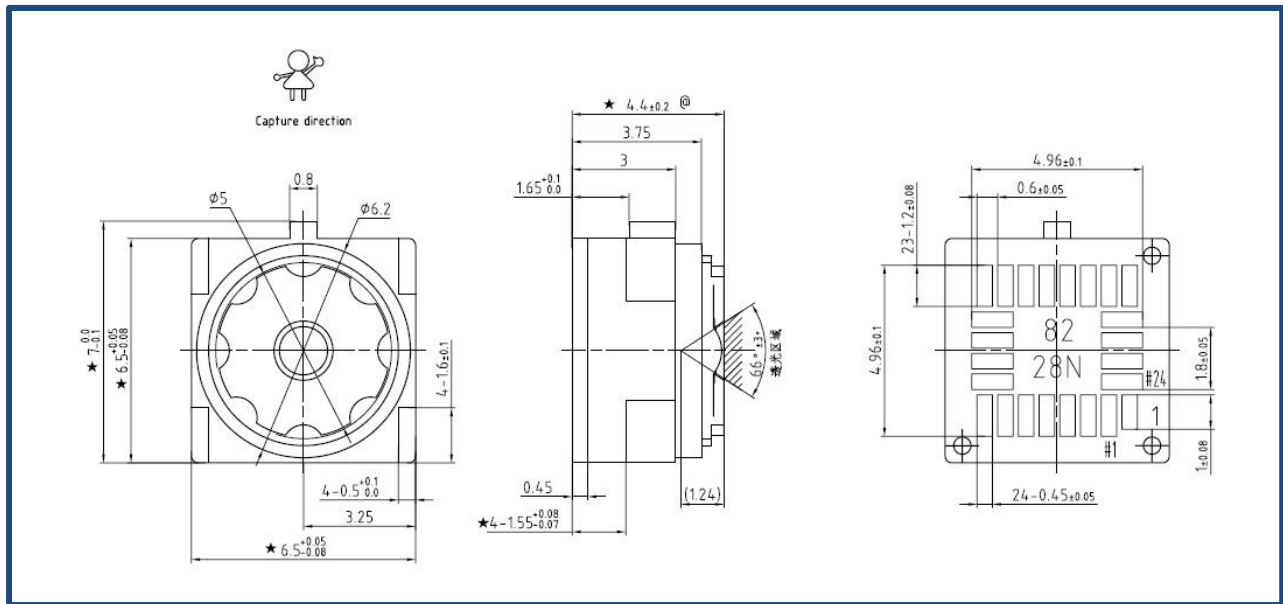

## Product Brief

Figure 1: Mechanical Drawing

Specification Overview	
EFL	2.7
F#	2.8
DFOV	66.3°
Distortion	<0.5%
Focus Range	37cm - $\infty$
Hyper focal	75cm
Image Sensor	<a href="#">OV2655</a>
Array Size	1600x1200
Lens Size	1/5 inch
DVDD	1.5V $\pm$ 10%
AVDD	2.45V to 3.0V
DOVDD	1.7V to 3.0V