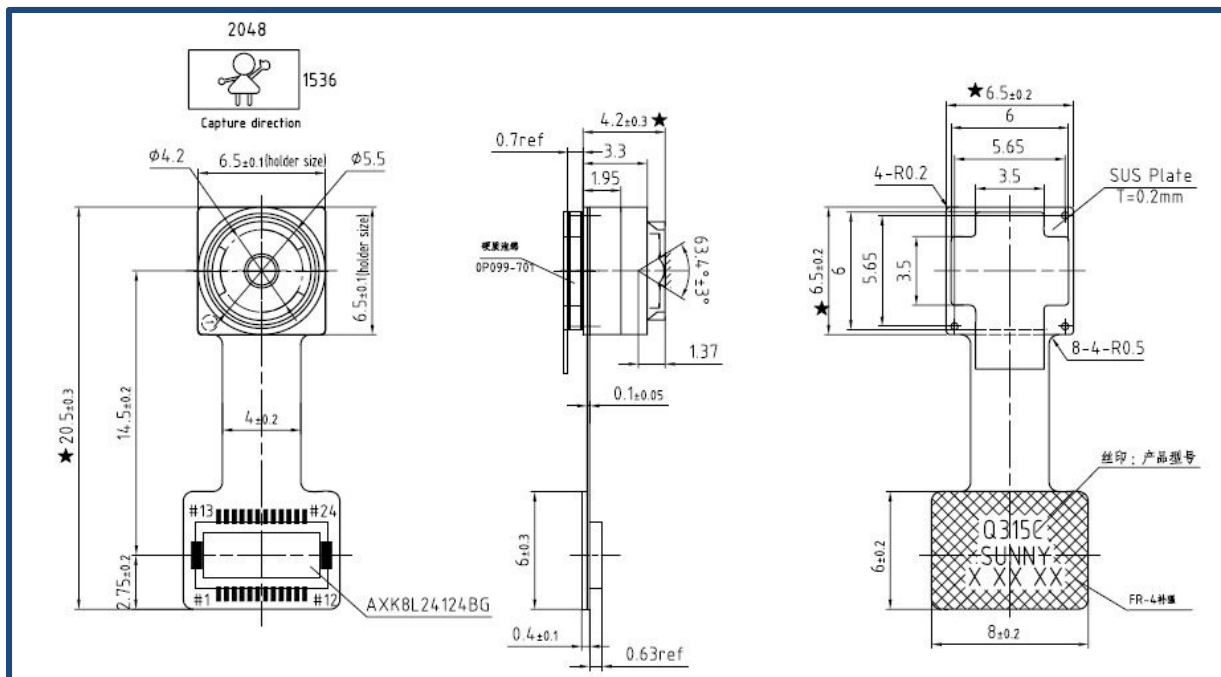

3MP FF Digital Camera Module

Product Brief

Figure 1: Mechanical Drawing

Specification Overview

EFL	2.9
F#	2.8
DFOV	$63.4^\circ \pm 3^\circ$
Distortion	$< 1.0\%$
Focus Range	55cm - ∞
Hyper focal	110cm
Image Sensor	OV3660-CSP
Array Size	2048x1536
Lens Size	1/5 inch
DVDD	1.5V $\pm 5\%$
AVDD	2.6V to 3.0V
DOVDD	1.8V to 2.8V